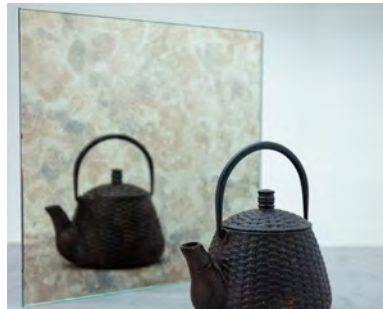

Glass and Mirrors

Since 1955, Avalon Glass and Mirror has been on the cutting edge of mirror manufacturing. Quick to adapt to a changing industry and incorporate new technology, our over 100,000 square foot facility can handle projects of any scale, while our state-of-the-art manufacturing capabilities ensure your mirrors are of the very highest quality. Utilizing high-end tools like German-made Klöpper equipment on our production line and staffed by experienced professionals, Avalon has led the way in both quality and innovation for over 60 years. Avalon is proud to serve commercial and residential glaziers, cabinet manufacturers, millworks companies, and OEM manufacturers across the United States and in the Hawaiian Islands.

For more information, contact us at **800.422.8806** or at avalon@avalonmirrorglass.com.

GLASSWERKS' GROUP OF COMPANIES

**GLASSWERKS
LOS ANGELES**
8600 Rheem Ave.
South Gate, CA 90280
Tel: 888 789-7810
Fax: 888 789-7820
glasswerks.com

**GLASSWERKS
ARCHITECTURAL**
2323 Firestone Blvd.
South Gate, CA 90280
Tel: 888 789-7810
Fax: 888 789-7820
glasswerks.com

**GLASSWERKS
TEMECULA**
42005 Zevo Dr.
Temecula CA, 92590
Tel: 800 729-1324
Fax: 951 491-8254
glasswerks.com

**AVALON GLASS
AND MIRROR**
642 E. Alondra Blvd.
Carson CA 90746
Tel: 800 422-8806
Fax: 310 323-6969
avalonmirrorglass.com

**NORTHWESTERN
INDUSTRIES-ARIZONA, INC.**
7595 E. 30th St.
Yuma, AZ 85365
Tel: 206 285-3140
nwiglass.com